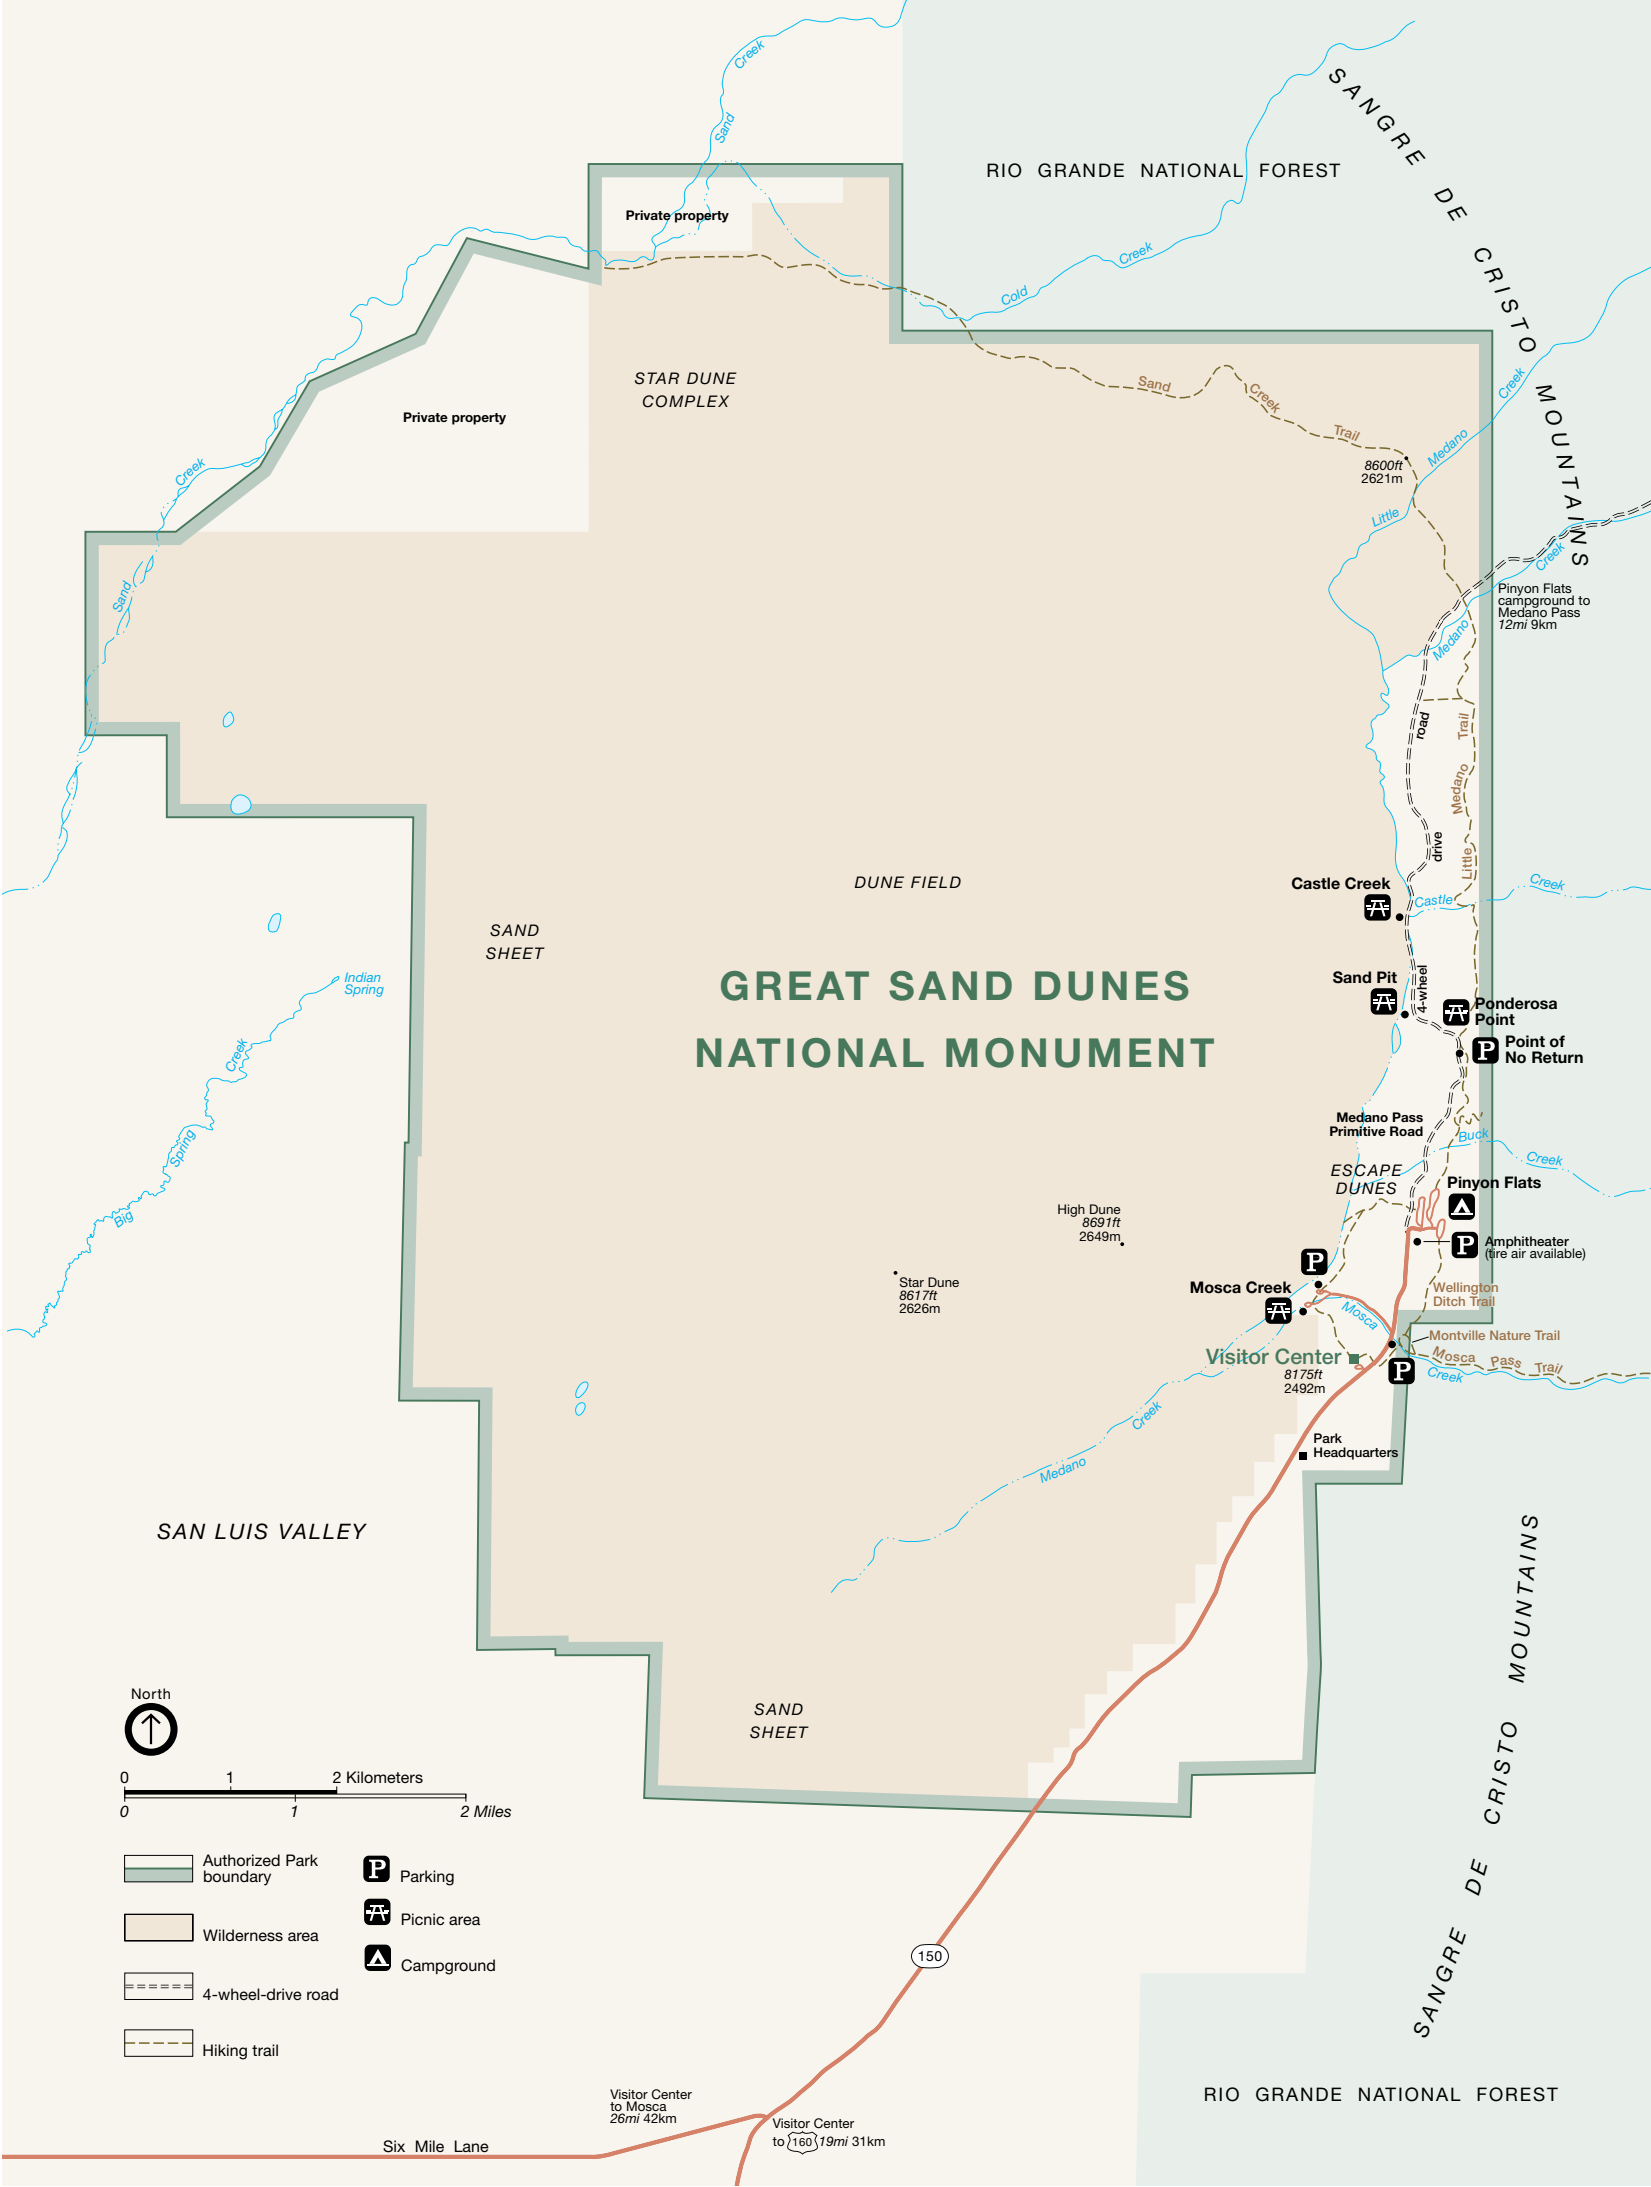

GREAT SAND DUNES NATIONAL MONUMENT

- Authorized Park boundary
- Wilderness area
- 4-wheel-drive road
- Hiking trail
- Parking
- Picnic area
- Campground

Visitor Center to Mosca 26mi 42km
 Visitor Center to 160 19mi 31km

Six Mile Lane